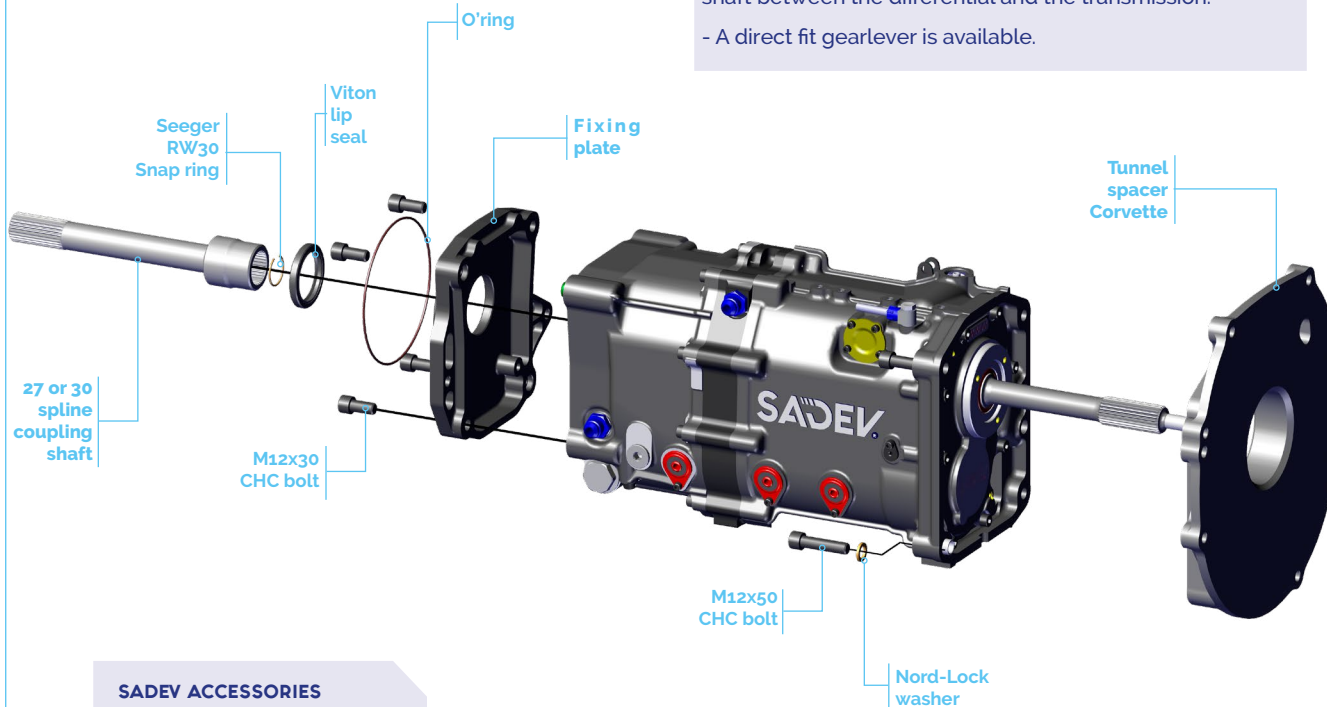

RANGE
2WD
2 WHEEL DRIVE

SCL924 TRANSMISSION CORVETTE C5 KIT

Performed by **SADEV**

ENGINEERED FOR OPTIMISED PERFORMANCE AND DURABILITY

KIT CONTENTS

ADAPTABILITY OF THE KIT

- The C5 kit bolts directly to the torque tube and the rear differential.
- We offer the option of a 27 spline, or an upgraded 30 spline shaft between the differential and the transmission.
- A direct fit gearlever is available.

SADEV ACCESSORIES AVAILABLE IN OPTION :

- Paddle-shift
- Gear display
- Gear lever

Weight of the kit components (excluding gearbox weight) : 6,5 Kgs /14,3 lbs

The SADEV SCL924 transmission is one of the biggest upgrades you can make to your car.