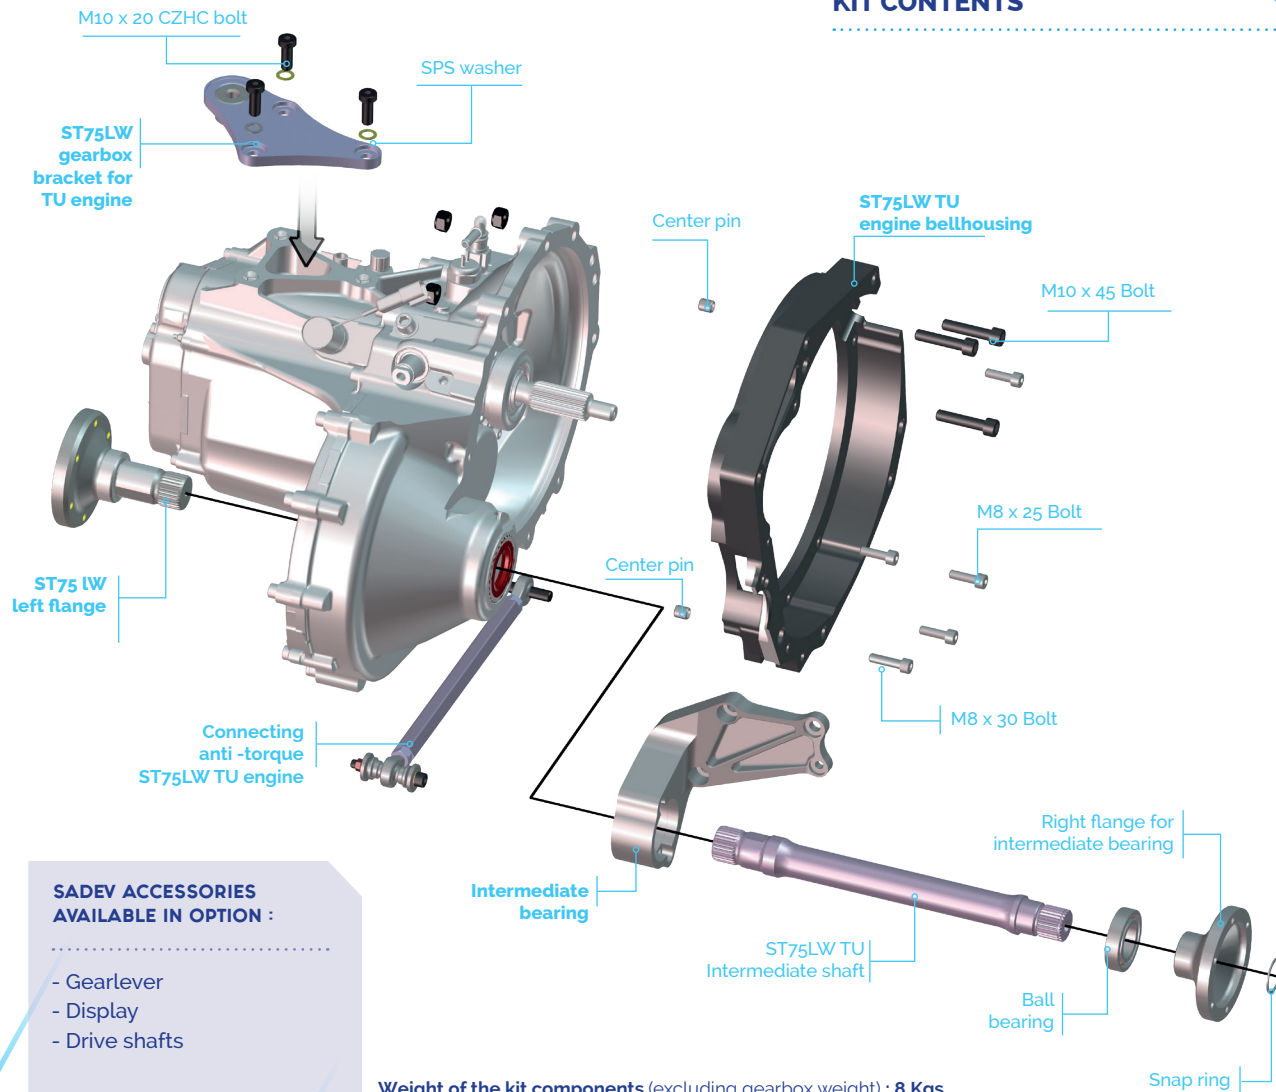

### CUSTOMIZED RATIO CHART

A bespoke and optimised gearbox  
staging calculation

SADEV INDUSTRIES  
**SADEV**<sup>®</sup>  
RACING TRANSMISSION

RANGE  
**2WD**  
2 WHEEL DRIVE

### SADEV ACCESSORIES AVAILABLE IN OPTION :

- Gearlever
- Display
- Drive shafts

Weight of the kit components (excluding gearbox weight) : 8 Kgs

“  
The ST75LW gearbox is an absolute delight!  
Gear shifts are incredibly quick and effortless.  
The car's performance is just outstanding, it's  
truly a night-and-day difference. Once again,  
thank you to the entire SADEV team for this  
fantastic product.”