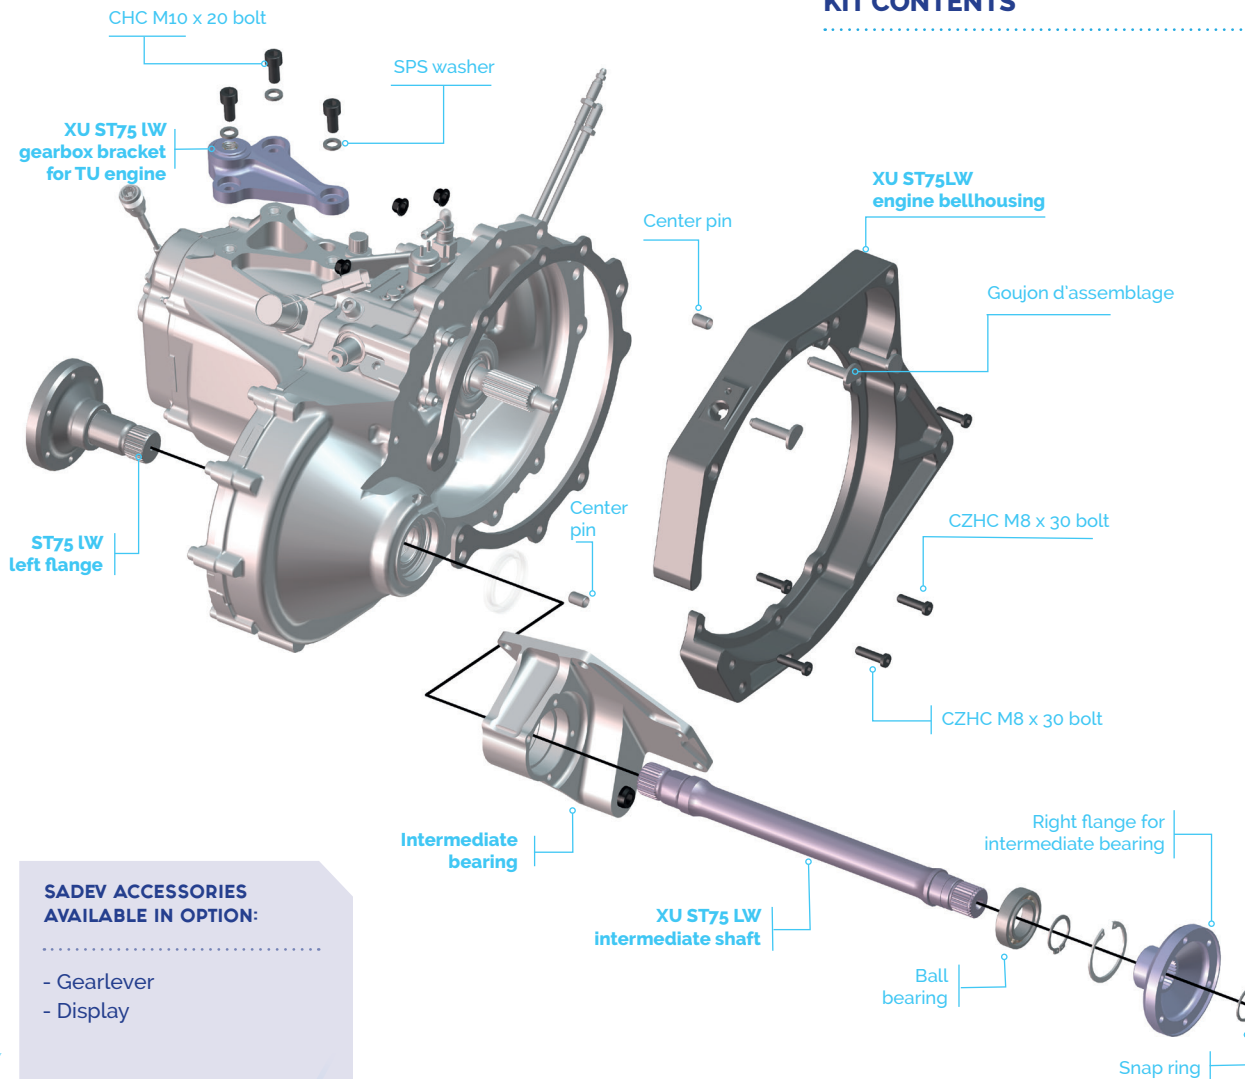

ST75LW GEARBOX KIT FOR XU ENGINE

Performed by **SADEV**

MORE TAILOR-MADE, FOR EVEN MORE PERFORMANCE.

KIT CONTENTS

SADEV ACCESSORIES AVAILABLE IN OPTION:

- Gearlever
- Display

Weight of the kit components (excluding gearbox weight): **8.8 Kgs**

“ The ST75LW gearbox is an absolute delight! Gear shifts are incredibly quick and effortless. The car's performance is just outstanding, it's truly a night-and-day difference. Once again, thank you to the entire SADEV team for this fantastic product. ”

B.CARVALHO