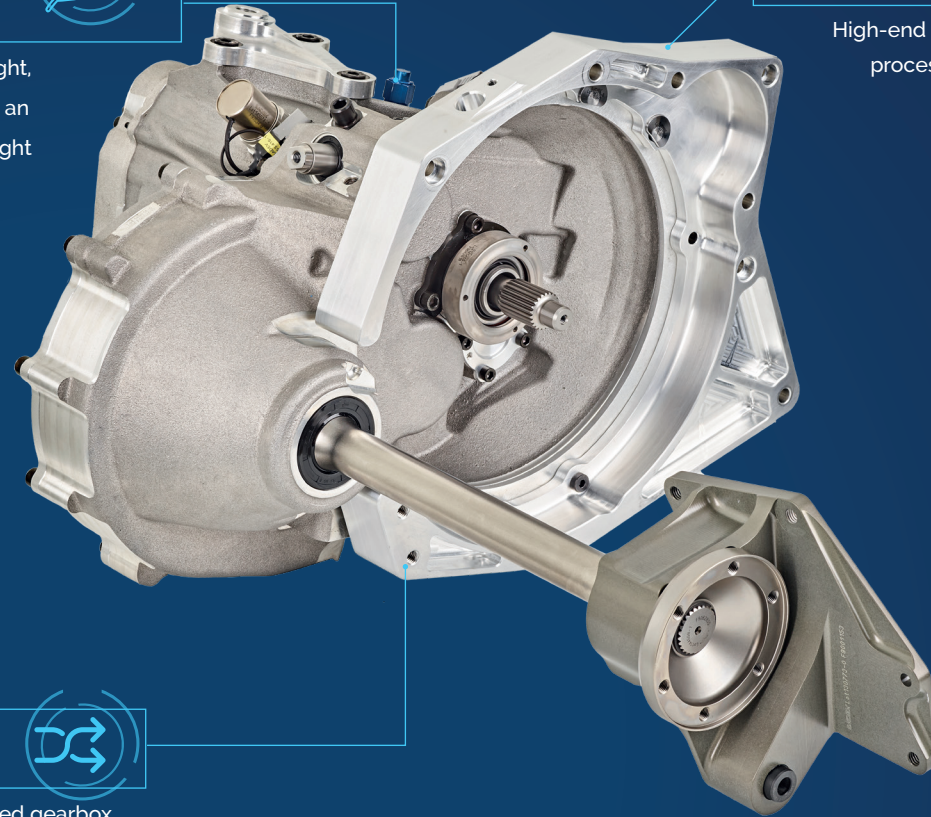

ST75LW GEARBOX KIT FOR XU ENGINE

Performed by **SADEV**
SADEV INDUSTRIES

SADEV GEARBOX OPTIMISED FOR YOUR XU ENGINE.

ENHANCE YOUR PERFORMANCE WITH THE ST75LW GEARBOX KIT FOR XU ENGINE!

With the XU gearbox kit, SADEV provides you a bespoke solution, ready to be used for optimum performance and to have the best chances of winning.

OPTIMISED WEIGHT

Very lightweight, compact with an improved weight distribution

GUARANTEED PERFORMANCES

High-end manufacturing process to ensure an optimal yield

PUT ALL THE CHANCES ON YOUR SIDE TO WIN !

On receipt of the kit, the finish is superb and assembly was very easy.

The gearbox can be easily disassembled and reassembled in case of servicing !

And last, but not least, the performance meets our expectations !

CUSTOMIZED RATIO CHART

A bespoke and optimised gearbox staging calculation

R.GUENEC

WINNER OF THE FRENCH
REGIONAL RALLY CHAMPIONSHIP

SADEV INDUSTRIES
SADEV
RACING TRANSMISSION

RANGE
2WD
2 WHEEL DRIVE